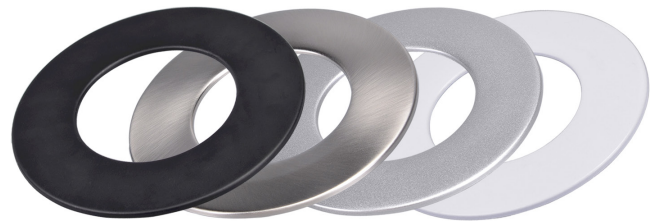

# LOVO™ SLIM 12-IN-1 LED RECESSED LIGHT

Lovo™ Slim 12-in-1 is the first LED recessed light that gives you the ability to customize on the spot! At 10 Watts and 800 lumen output, each LovoSlim fixture allows you to choose between 3 color temperatures, change the fixture finish color instantly with magnetically attached trim rings, and is fully dimmable! With Prism designed low voltage FC cable system, you can daisy chain up to 6 fixtures in a row and if more lights are needed, simply add multipoint connectors to link all the lights to a single power supply.

SELECTABLE CCT  
27K, 45K, 60K

MAGNETIC TRIM  
OPTIONS  
BLK, NICKLE, SILV,  
PAINTABLE WHT

LOVO LINKING

PWM DIMMABLE

SMART CONTROL  
COMPATIBLE

FC CABLE  
SYSTEM