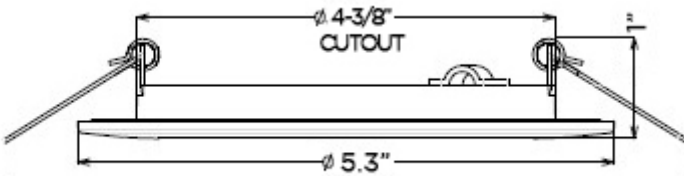

# LOVO™ SLIM 12-IN-1 LED RECESSED LIGHT

Lovo™ Slim 12-in-1 is the first LED recessed light that gives you the ability to customize on the spot! At 10 Watts and 800 lumen output, each LovoSlim fixture allows you to choose between 3 color temperatures, change the fixture finish color instantly with magnetically attached trim rings, and is fully dimmable! With Prism designed low voltage FC cable system, you can daisy chain up to 6 fixtures in a row and if more lights are needed, simply add multipoint connectors to link all the lights to a single power supply.