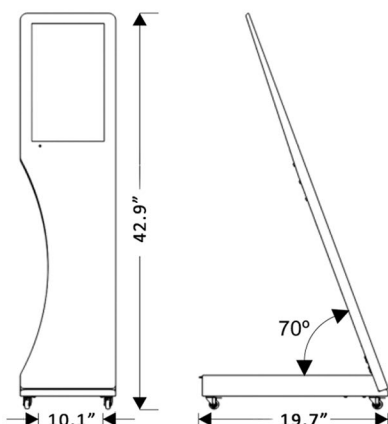

## 15.6" INNOVATE PORTABLE KIOSK

A self-supported, battery operated portable kiosk with no unsightly cords and 10-point PCAP touch! This is the perfect marketing tool for any event in any location!

### Dimensions

### Specifications

Display Type	TFT FHD LCD Panel
Display Size	15.6"
Active Display Area	13.5" x 7.6"
Pixel Pitch	0.17925 x 0.17925 mm
Backlight	Edge-LED
Refresh Rate	50/60Hz
Aspect Ratio	16:09
Max Resolution	1920 x 1080
Stereo System	Yes
Audio Speaker	2 x 3 watt
Connectivity	HDMI (V 1.4b). HDCP, Coaxial, USB 2.0
Touch Type	Projective Capacitive
Touch Points	10
Power	AC Adapter 100~240V,50/60Hz
Dimensions	10.1"W x 42.9"H x 19.7"D
Weight	21lb
Colors	White/Black