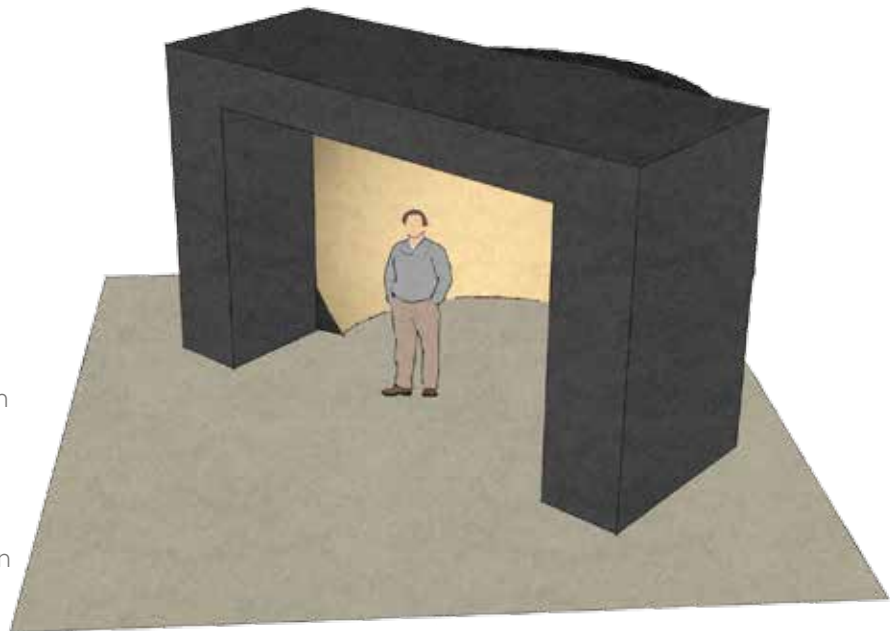

PanoVue™

PanoVue is a portable and practical immersive projection theater. The 210 x 75 degree field of view makes panoramic video and animation a perfect environment for engaging trade show presentation, flight, driving, and training simulations.

Designed to fit in spaces with a 9' ceiling, PanoVue is the best screen option for immersive projection in a standard-sized room.

The standard 4m PanoVue immerses 3-15 people; it's scalable to any size with both portable and permanent options. The images to the right show PanoVue presented in a tradeshow environment with a custom enclosure. The sketch below demonstrates the footprint in a 20' x 20' booth.

Every PanoVue project is customized to your marketing and presentation needs. Learn more at:

exhibitry.com

Use PanoVue for

- product demonstration
- interactive kiosks
- web presentations
- product simulations
- interactive presentation
- live presentations