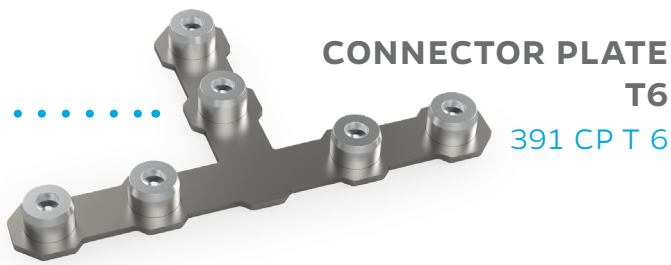

NEX-ARMLIGHT

**CONNECTOR PLATE
CORNER 4**
391 CP C 4

**CONNECTOR PLATE
INLINE 4**
391 CP I 4

**RECTANGLE
FLOOR BASE**
391 RECT 2

**IN-LINE CONNECTOR
FOR DOOR**
391 IN-LINE DOOR

**CONNECTOR PLATE
T6**
391 CPT 6

**CANOPY
CONNECTOR**
391 CANOPY

**INSIDE FRAME
MOUNTING
BRACKET**
391 SBRACK

IN-LINE CONNECTOR
391 IN-LINE CONN

**CONNECTOR PLATE
DOOR L PIECE**
391 CP D 3 L

VUE ACCESSORIES

LOW PROFILE CONNECTOR

SIZE (W x H)