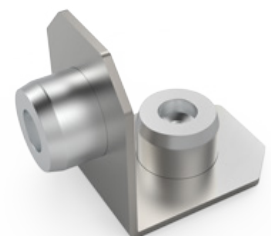

SKU#
NEX-BAOV-K

RECTANGLE FLOOR BASE

SIZE (W x H x D)
457 x 203 x 22 mm
17.99 x 7.99 x 0.88"

SKU#
NEX-BASE

T BRACKET FRAME CONNECTOR

SIZE (W x H x D)
72 x 55 x 62 mm
2.83 x 2.17 x 2.44"

SKU#
NEX-TBRACK

CANOPY CONNECTOR

SIZE (W x H x D)
84 x 55 x 65 mm
3.29 x 2.17 x 2.56"

SKU#
NEX-CCH

NEXUS ACCESSORIES

90 DEGREE CONNECTOR

SIZE (W x H)

54 x 44 x 74 mm
2.13 x 1.73 x 2.91"

SKU#

NEX-90CONN