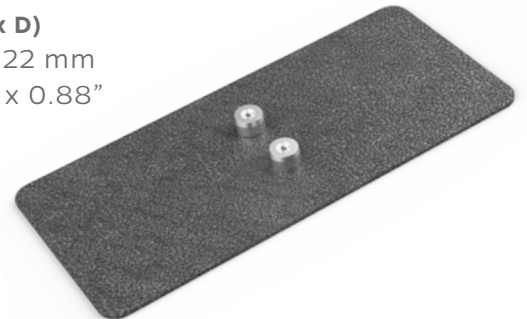

RECTANGLE FLOOR BASE

SIZE (W x H x D)
457 x 203 x 22 mm
17.99 x 7.99 x 0.88"

SKU#
NEX-BASE