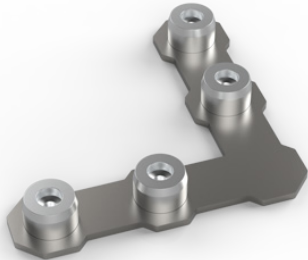

NEXUS ACCESSORIES

CONNECTOR PLATE

CORNER 4

SIZE (W x H x D)

170 x 170 x 22 mm
6.69 x 6.69 x 0.88"

SKU#

NEX-CPC4