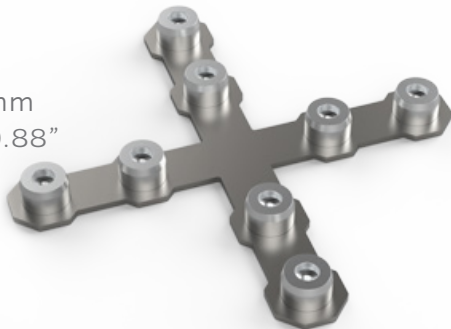

SKU#

NEX-CPC8