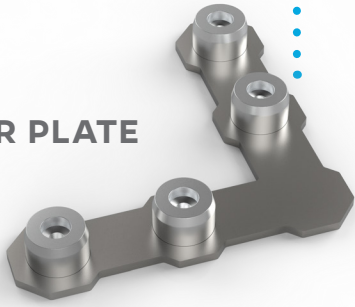

**CONNECTOR PLATE
CORNER 4**
391 CP C 4