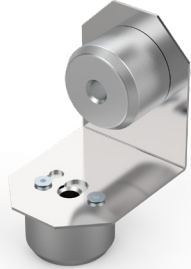

SIZE (W x H x D)
84 x 55 x 65 mm
3.29 x 2.17 x 2.56"

SKU#
NEX-CCH

NEXUS ACCESSORIES

90 DEGREE CONNECTOR

SIZE (W x H)

54 x 44 x 74 mm
2.13 x 1.73 x 2.91"

SKU#

NEX-90CONN

EYEHOOK STRAIGHT

SIZE (W x H x D)

45 x 113 x 21 mm
1.77 x 4.45 x 0.83"

SKU#

NEX-EYEV1

EYEHOOK IN-LINE

SIZE (W x H x D)

45 x 113 x 3 mm
1.77 x 4.45 x 0.12"