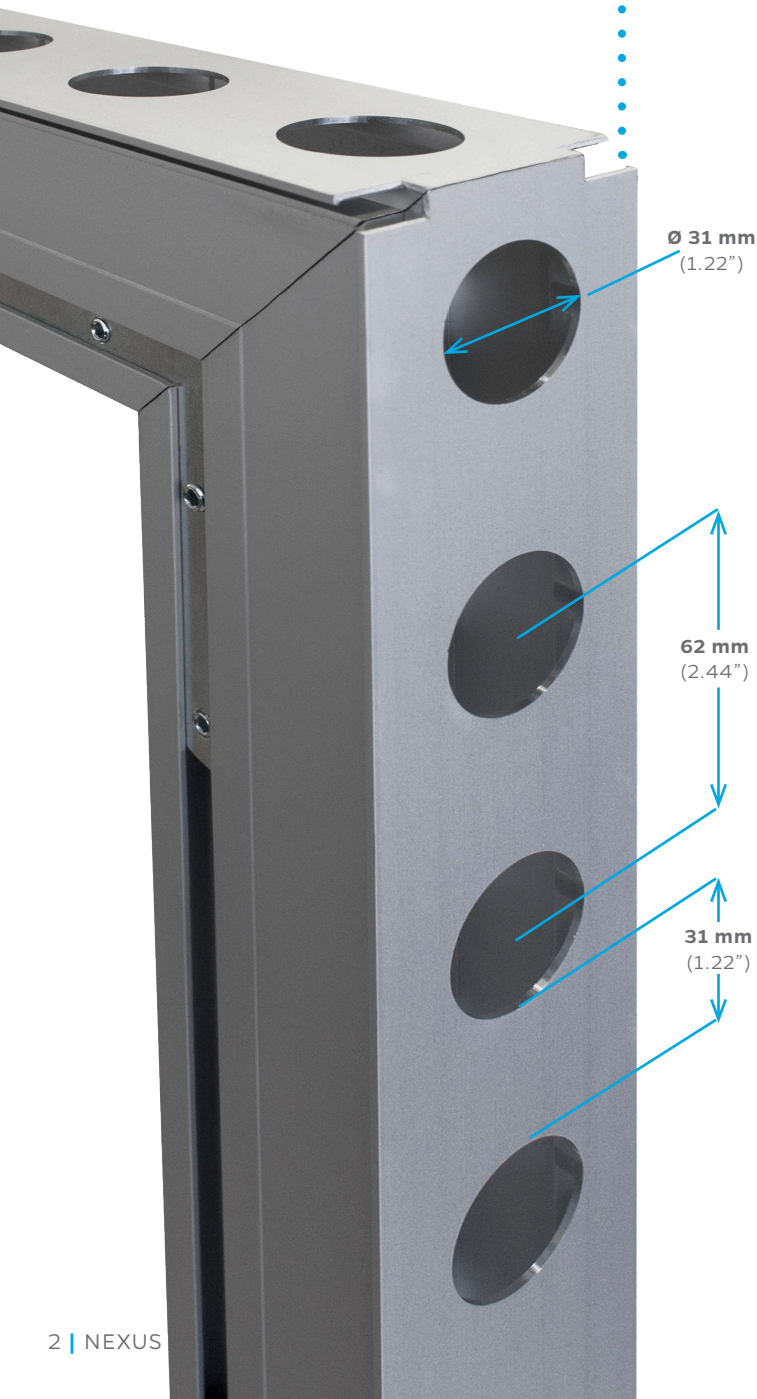

NEXUS™

TOOL-FREE, EASY TO INSTALL FRAME SYSTEM

With Nexus, you can build pre-engineered, modular structures with ease. Interconnecting frames come in standard and custom sizes allowing for full flexibility of design, scope and scale.

NOTCHED CORNER available for continuous SEG fabrics.

- Tool-free for quick installation
- Standard and custom components for unlimited design options
- Reconfigurable for changing needs
- Lightweight for easy handling
- Hard and soft surfacing options
- Compatible with entire Agam system