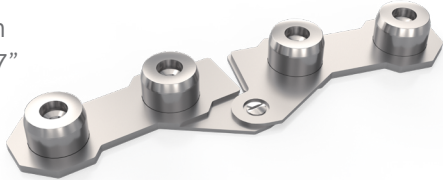

NEXUS ACCESSORIES

SWIVEL CONNECTOR

SWIVEL 4

SIZE (W x H x D)

234 x 67 x 22 mm
9.19 x 2.64 x 0.87"

SKU#

NEX-CPS4