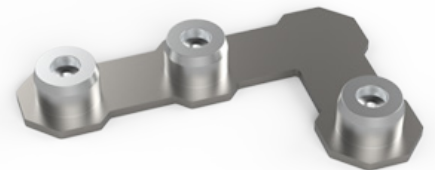

SKU#

NEX-CPDR
NEX-CPDL