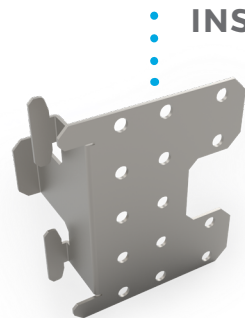

**CANOPY
CONNECTOR**
391 CANOPY

**INSIDE FRAME
MOUNTING
BRACKET**
391 SBRACK

IN-LINE CONNECTOR
391 IN-LINE CONN

**CONNECTOR PLATE
DOOR L PIECE**
391 CP D 3 L

VUE ACCESSORIES

LOW PROFILE CONNECTOR

SIZE (W x H)