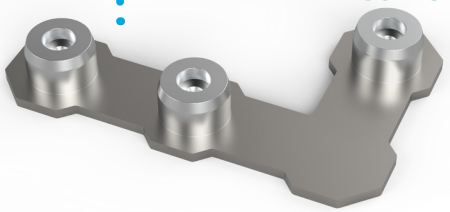

**CANOPY
CONNECTOR**
391 CANOPY

**INSIDE FRAME
MOUNTING
BRACKET**
391 SBRACK

IN-LINE CONNECTOR
391 IN-LINE CONN

**CONNECTOR PLATE
DOOR L PIECE**
391 CP D 3 L

VUE ACCESSORIES

LOW PROFILE CONNECTOR

SIZE (W x H)