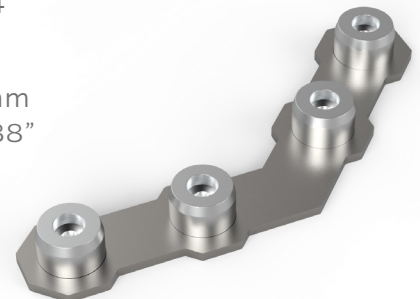

NEX-CPDR
NEX-CPDL

CONNECTOR PLATE

ON CENTER T6

SIZE (W x H x D)

294 x 170 x 22 mm
11.56 x 6.67 x 0.88"

SKU#

NEX-CPOC

CONNECTOR PLATE

135 DEGREE 4

SIZE (W x H x D)

214 x 143 x 22 mm
8.41 x 5.64 x 0.88"

SKU#

NEX-CP135

NEXUS ACCESSORIES

SWIVEL CONNECTOR

SWIVEL 4