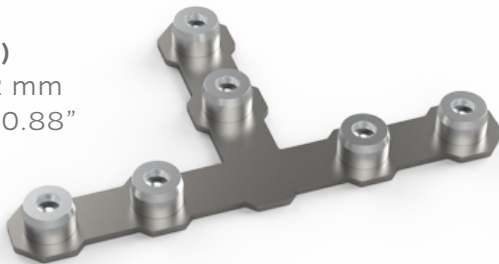

NEX-CPI4

CONNECTOR PLATE

T6

SIZE (W x H x D)

294 x 170 x 22 mm
11.56 x 6.67 x 0.88"

SKU#

NEX-CPT6

CONNECTOR PLATE