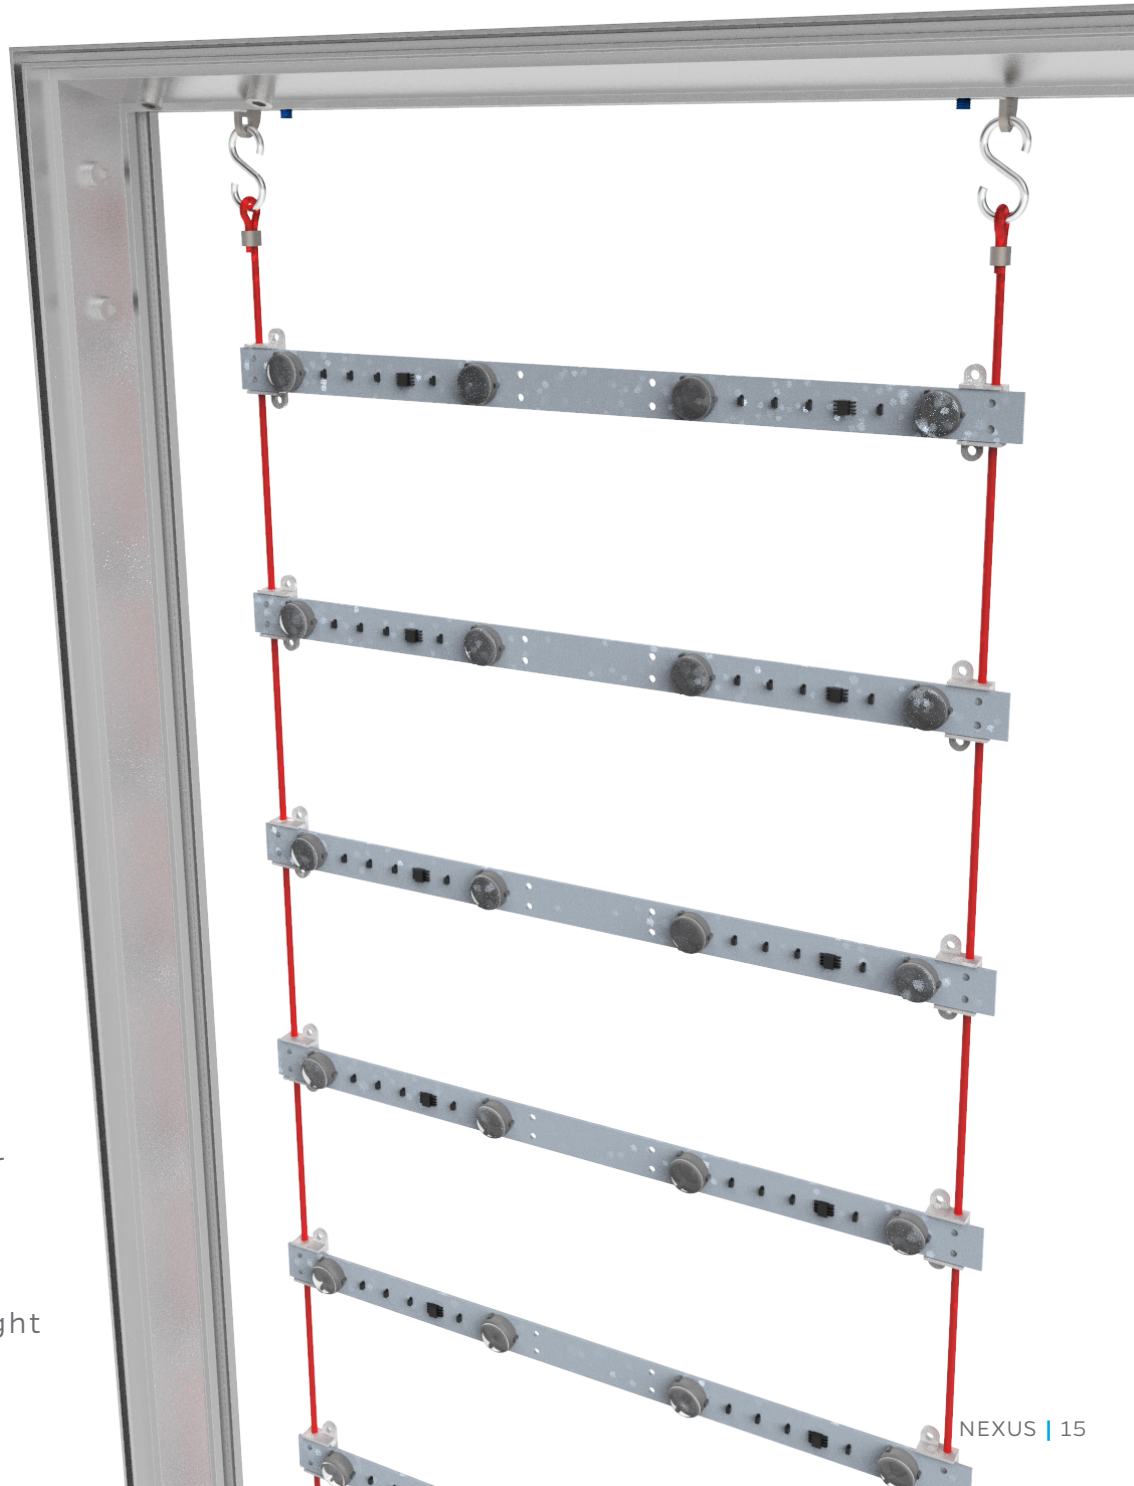

WIDTH

992 mm (39.06")

HEIGHT

x 2418 mm (95.20")

SKU#

391 LB 992_2418

1178 mm (46.38")

HEIGHT

x 2418 mm (95.20")

SKU#

391 LB 1178_2418

Single-sided

Rigid or fabric backer

Full, edge-to-edge light