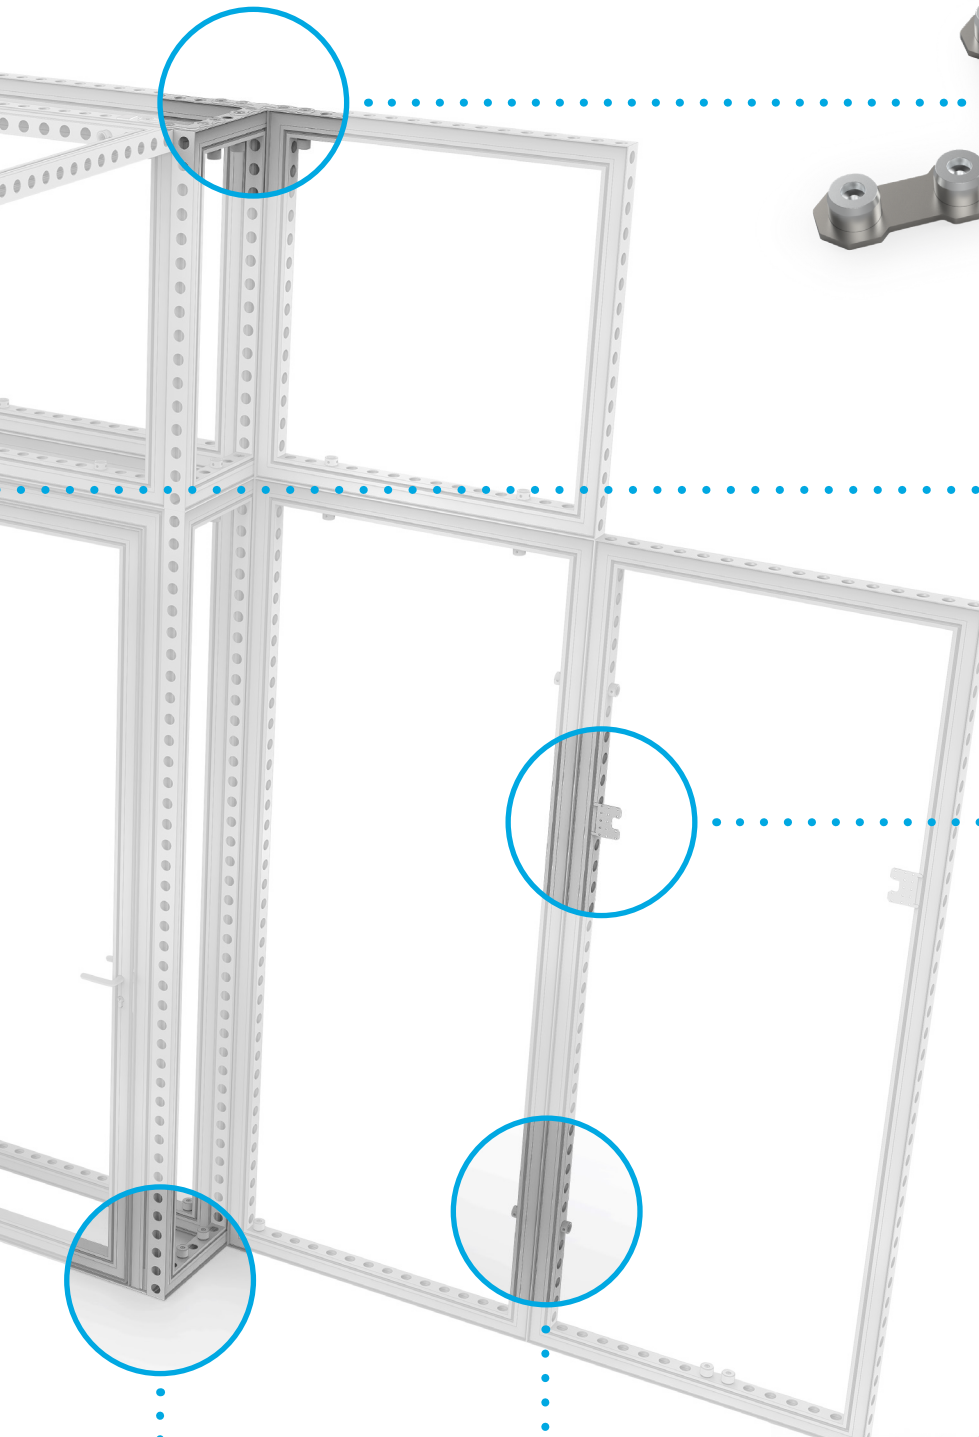

**CONNECTOR PLATE
T6**
391 CPT 6