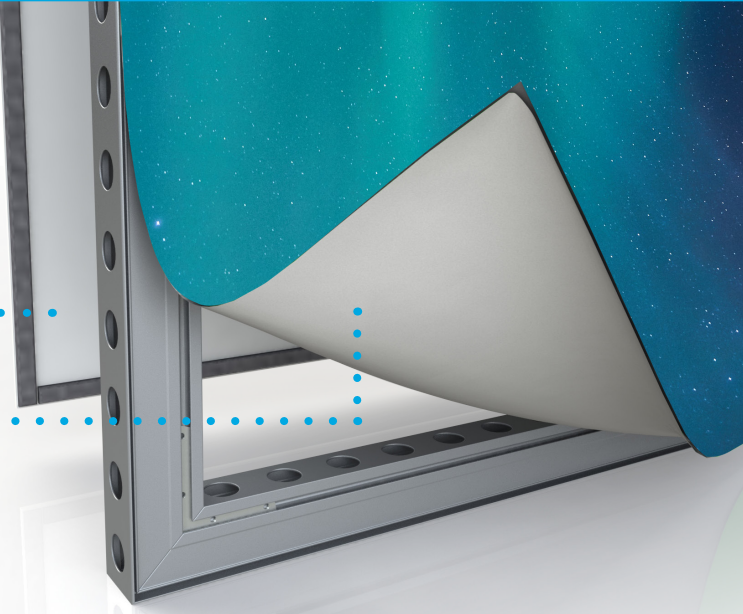

• Connecting frames is easy with a series of **IN-LINE CONNECTORS**.

Finish off the frames with **HARD** or **SOFT** surfacing options