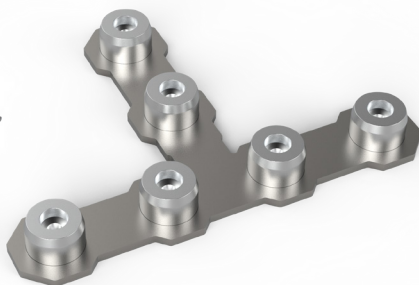

NEX-CPDR
NEX-CPDL

CONNECTOR PLATE

ON CENTER T6

SIZE (W x H x D)

294 x 170 x 22 mm
11.56 x 6.67 x 0.88"

SKU#

NEX-CPOC

CONNECTOR PLATE

135 DEGREE 4

SIZE (W x H x D)

214 x 143 x 22 mm
8.41 x 5.64 x 0.88"

SKU#

NEX-CP135

NEXUS ACCESSORIES

SWIVEL CONNECTOR

SWIVEL 4